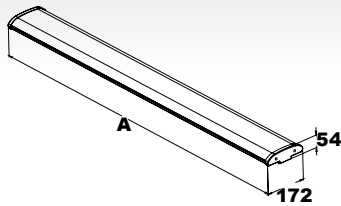

## BOSA

BOSA  
Surface

LIGHT OUTPUT	up to 8600 lm
EFFICIENCY	up to 128 lm/W
WIRING	ECG, on request: DALI, 1-10V Sensor (Tridonic, Hytronic) On request: Emergency kit (1h, 3h, exclude 20W, 27W)
CCT	3000 - 4000K
CRI	≥ 80 Ra
MATERIALS	
> Housing	Sheet steel
> Diffuser	Opal Polycarbonate
> End caps	ABS
LIGHT DISTRIBUTION	Direct
ADVANTAGES	Impact-resistant (IK06)
SURFACE FINISH	White color (RAL9003); other colors on request
ACCESSORIES	Cable gland for end cup PG 11 (purchase code: CG-PG11)

ELEGANT OPAL ABS END CAPS

OPAL POLYCARBONATE (PC)

drawing #1

Net lumen output	CCT	Power	Dimensions A	Weight	Purchase code
(lm)	(K)	(W)	(mm)	(kg)	
2300	3000	20	612	2.01	BOSA.60.20.2300.3K.54
2500	4000	20	612	2.01	BOSA.60.20.2500.4K.54
3100	3000	27	612	2.01	BOSA.60.27.3100.3K.54
3300	4000	27	612	2.01	BOSA.60.27.3300.4K.54
4600	3000	36	1172	2.54	BOSA.120.36.4600.3K.54
4900	4000	36	1172	2.54	BOSA.120.36.4900.4K.54
6400	3000	52	1172	2.54	BOSA.120.52.6400.3K.54
6700	4000	52	1172	2.54	BOSA.120.52.6700.4K.54
5900	3000	45	1452	3.65	BOSA.150.45.5900.3K.54
6300	4000	45	1452	3.65	BOSA.150.45.6300.4K.54
8000	3000	67	1452	3.65	BOSA.150.67.8000.3K.54
8600	4000	67	1452	3.65	BOSA.150.67.8600.4K.54