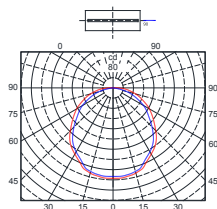

# BOSA

SURFACE  
IP54 / IK06

LED			IP54	IK06				5 years warranty	50,000 hrs L80/B10 Ta=25°C	220-240V 50-60Hz		CE
-----	--	--	------	------	--	--	--	------------------	----------------------------------	---------------------	--	----

## BOSA

BOSA  
Surface

LIGHT OUTPUT	up to 8600 lm
EFFICIENCY	up to 128 lm/W
WIRING	ECG, on request: DALI, 1-10V Sensor (Tridonic, Hytronic) On request: Emergency kit (1h, 3h, exclude 20W, 27W)
CCT	3000 - 4000K
CRI	≥ 80 Ra
MATERIALS	
> Housing	Sheet steel
> Diffuser	Opal Polycarbonate
> End caps	ABS
LIGHT DISTRIBUTION	Direct
ADVANTAGES	Impact-resistant (IK06)
SURFACE FINISH	White color (RAL9003); other colors on request
ACCESSORIES	Cable gland for end cup PG 11 (purchase code: CG-PG11)

ELEGANT OPAL ABS END CAPS

OPAL POLYCARBONATE (PC)

drawing #1

Net lumen output	CCT	Power	Dimensions A	Weight	Purchase code
(lm)	(K)	(W)	(mm)	(kg)	
2300	3000	20	612	2.01	BOSA.60.20.2300.3K.54
2500	4000	20	612	2.01	BOSA.60.20.2500.4K.54
3100	3000	27	612	2.01	BOSA.60.27.3100.3K.54
3300	4000	27	612	2.01	BOSA.60.27.3300.4K.54
4600	3000	36	1172	2.54	BOSA.120.36.4600.3K.54
4900	4000	36	1172	2.54	BOSA.120.36.4900.4K.54
6400	3000	52	1172	2.54	BOSA.120.52.6400.3K.54
6700	4000	52	1172	2.54	BOSA.120.52.6700.4K.54
5900	3000	45	1452	3.65	BOSA.150.45.5900.3K.54
6300	4000	45	1452	3.65	BOSA.150.45.6300.4K.54
8000	3000	67	1452	3.65	BOSA.150.67.8000.3K.54
8600	4000	67	1452	3.65	BOSA.150.67.8600.4K.54