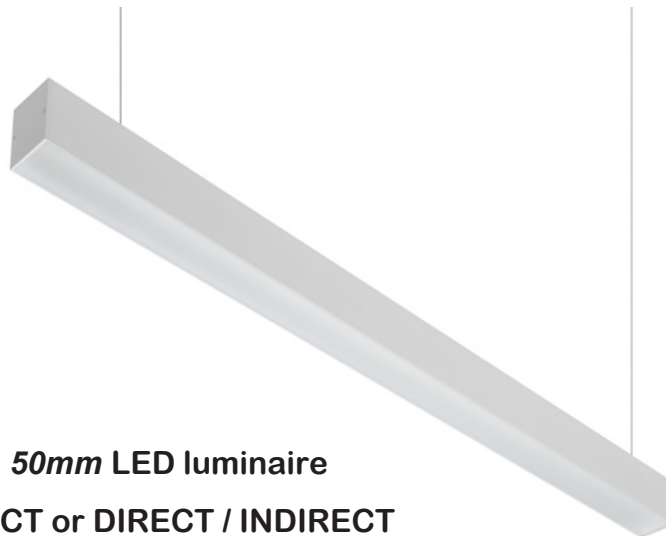

TORPE II

Surface / Suspended
IP20

SLIM 50mm LED luminaire
DIRECT or DIRECT / INDIRECT

LED							IP20		5 years warranty	50,000 hrs L80/B20 Ta=25°C	220-240V 50-60Hz		CE
-----	--	--	--	--	--	--	------	--	------------------	----------------------------------	---------------------	--	----

on request

TORPE II

TORPE II
Surface / Suspended

LIGHT OUTPUT	up to 4950 lm
EFFICIENCY	up to 126 lm/W
WIRING	ECG, on request: Push dimm, DALI, On request: Emergency kit 3h)
CCT	3000K or 4000K On request: 5000K
CRI	CRI80, on request CRI90
MATERIALS	
> Housing	Extruded aluminium profile
> Diffuser	Opal PMMA or Microprisma PMMA + foil
> End caps	Aluminium
LIGHT DISTRIBUTION	Direct or Direct/Indirect
ADVANTAGES	Slim luminaire, Single or continuous mounting
SURFACE FINISH	White RaI9003 colour, Black RaI9005 colour or Grey aluminium
ACCESSORIES	Suspensions, Continuous mounting parts, Brackets for surface mounting, Transparent supply cable 3pole or 5pole