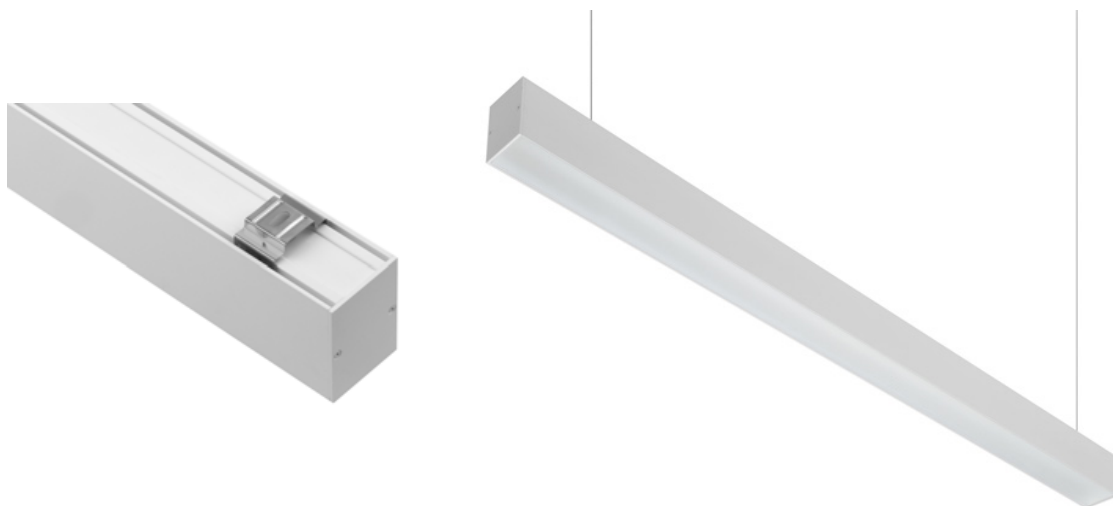

TORPE II

Surface / Suspended
IP20

SLIM 50mm LED luminaire
DIRECT or DIRECT / INDIRECT

LED							IP20		5 years warranty	50,000 hrs L80/B20 Ta=25°C	220-240V 50-60Hz		CE
-----	--	--	--	--	--	--	------	--	------------------	----------------------------------	---------------------	--	----

on request

TORPE II

TORPE II
Surface / Suspended

LIGHT OUTPUT	up to 4950 lm
EFFICIENCY	up to 126 lm/W
WIRING	ECG, on request: Push dimm, DALI, On request: Emergency kit 3h)
CCT	3000K or 4000K On request: 5000K
CRI	CRI80, on request CRI90
MATERIALS	
> Housing	Extruded aluminium profile
> Diffuser	Opal PMMA or Microprisma PMMA + foil
> End caps	Aluminium
LIGHT DISTRIBUTION	Direct or Direct/Indirect
ADVANTAGES	Slim luminaire, Single or continuous mounting
SURFACE FINISH	White RaI9003 colour, Black RaI9005 colour or Grey aluminium
ACCESSORIES	Suspensions, Continuous mounting parts, Brackets for surface mounting, Transparent supply cable 3pole or 5pole