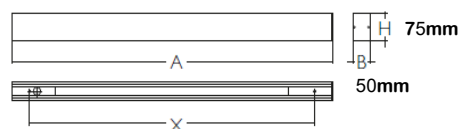

TORPE II

Surface / Suspended
IP20

SLIM 50mm LED luminaire
DIRECT or DIRECT / INDIRECT

LED							IP20		5 years warranty	50,000 hrs L80/B20 Ta=25°C	220-240V 50-60Hz		CE
-----	--	--	--	--	--	--	------	--	------------------	----------------------------------	---------------------	--	----

on request

TORPE II

TORPE II
Surface / Suspended

LIGHT OUTPUT	up to 4950 lm
EFFICIENCY	up to 126 lm/W
WIRING	ECG, on request: Push dimm, DALI, On request: Emergency kit 3h)
CCT	3000K or 4000K On request: 5000K
CRI	CRI80, on request CRI90
MATERIALS	
> Housing	Extruded aluminium profile
> Diffuser	Opal PMMA or Microprisma PMMA + foil
> End caps	Aluminium
LIGHT DISTRIBUTION	Direct or Direct/Indirect
ADVANTAGES	Slim luminaire, Single or continuous mounting
SURFACE FINISH	White RaI9003 colour, Black RaI9005 colour or Grey aluminium
ACCESSORIES	Suspensions, Continuous mounting parts, Brackets for surface mounting, Transparent supply cable 3pole or 5pole

drawing #1

Net lumen output	CCT	Power	Dimensions	Weight	Purchase code
(lm)	(K)	(W)	(mm)	(kg)	
1500	3000	15	A: 580 X:510	2.10	TORPE.60.15.1500.3K.20OP
1650	4000	15	A: 580 X:510	2.10	TORPE.60.15.1650.4K.20OP
1360	3000	15	A: 580 X:510	2.10	TORPE.60.15.1360.3K.20MI
1500	4000	15	A: 580 X:510	2.10	TORPE.60.15.1500.4K.20MI
3500	3000	35	A: 1140 X:1070	3.30	TORPE.120.35.3500.3K.20OP
3850	4000	35	A: 1140 X:1070	3.30	TORPE.120.35.3850.4K.20OP
3200	3000	35	A: 1140 X:1070	3.30	TORPE.120.35.3200.3K.20MI
3500	4000	35	A: 1140 X:1070	3.30	TORPE.120.35.3500.4K.20MI
4500	3000	45	A: 1420 X:1350	4.00	TORPE.150.45.4500.3K.20OP
4950	4000	45	A: 1420 X:1350	4.00	TORPE.150.45.4950.4K.20OP
4100	3000	45	A: 1420 X:1350	4.00	TORPE.150.45.4100.3K.20MI
4500	4000	45	A: 1420 X:1350	4.00	TORPE.150.45.4500.4K.20MI
3850	4000	35	A: 1140 X:1070	3.50	TORPE.120.35.3850.4K.20OPdi
3500	4000	35	A: 1140 X:1070	3.50	TORPE.120.35.3500.4K.20MIIdi
4950	4000	45	A: 1420 X:1350	4.50	TORPE.150.45.4950.4K.20OPdi
4500	4000	45	A: 1420 X:1350	4.50	TORPE.150.45.4500.4K.20MIIdi