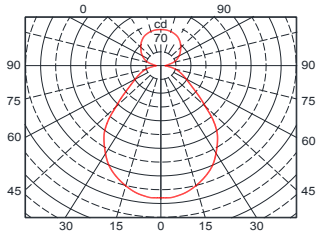

TORPE II

Surface / Suspended
IP20

SLIM 50mm LED luminaire
DIRECT or DIRECT / INDIRECT

LED							IP20		5 years warranty	50,000 hrs L80/B20 Ta=25°C	220-240V 50-60Hz		CE
-----	--	--	--	--	--	--	------	--	------------------	----------------------------------	---------------------	--	----

on request

TORPE II

TORPE II
Surface / Suspended

LIGHT OUTPUT	up to 4950 lm
EFFICIENCY	up to 126 lm/W
WIRING	ECG, on request: Push dimm, DALI, On request: Emergency kit 3h)
CCT	3000K or 4000K On request: 5000K
CRI	CRI80, on request CRI90
MATERIALS	
> Housing	Extruded aluminium profile
> Diffuser	Opal PMMA or Microprisma PMMA + foil
> End caps	Aluminium
LIGHT DISTRIBUTION	Direct or Direct/Indirect
ADVANTAGES	Slim luminaire, Single or continuous mounting
SURFACE FINISH	White RaI9003 colour, Black RaI9005 colour or Grey aluminium
ACCESSORIES	Suspensions, Continuous mounting parts, Brackets for surface mounting, Transparent supply cable 3pole or 5pole

drawing #1

Net lumen output	CCT	Power	Dimensions	Weight	Purchase code
(lm)	(K)	(W)	(mm)	(kg)	
1500	3000	15	A: 580 X:510	2.10	TORPE.60.15.1500.3K.20OP
1650	4000	15	A: 580 X:510	2.10	TORPE.60.15.1650.4K.20OP
1360	3000	15	A: 580 X:510	2.10	TORPE.60.15.1360.3K.20MI
1500	4000	15	A: 580 X:510	2.10	TORPE.60.15.1500.4K.20MI
3500	3000	35	A: 1140 X:1070	3.30	TORPE.120.35.3500.3K.20OP
3850	4000	35	A: 1140 X:1070	3.30	TORPE.120.35.3850.4K.20OP
3200	3000	35	A: 1140 X:1070	3.30	TORPE.120.35.3200.3K.20MI
3500	4000	35	A: 1140 X:1070	3.30	TORPE.120.35.3500.4K.20MI
4500	3000	45	A: 1420 X:1350	4.00	TORPE.150.45.4500.3K.20OP
4950	4000	45	A: 1420 X:1350	4.00	TORPE.150.45.4950.4K.20OP
4100	3000	45	A: 1420 X:1350	4.00	TORPE.150.45.4100.3K.20MI
4500	4000	45	A: 1420 X:1350	4.00	TORPE.150.45.4500.4K.20MI
3850	4000	35	A: 1140 X:1070	3.50	TORPE.120.35.3850.4K.20OPdi
3500	4000	35	A: 1140 X:1070	3.50	TORPE.120.35.3500.4K.20MIIdi
4950	4000	45	A: 1420 X:1350	4.50	TORPE.150.45.4950.4K.20OPdi
4500	4000	45	A: 1420 X:1350	4.50	TORPE.150.45.4500.4K.20MIIdi