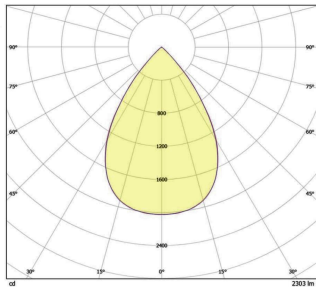

TORPE II

Surface / Suspended
IP20

SLIM 50mm LED luminaire
DIRECT or DIRECT / INDIRECT

LED							IP20		5 years warranty	50,000 hrs L80/B20 Ta=25°C	220-240V 50-60Hz		CE
-----	--	--	--	--	--	--	------	--	------------------	----------------------------------	---------------------	--	----

on request

TORPE II

TORPE II
Surface / Suspended

LIGHT OUTPUT	up to 4950 lm
EFFICIENCY	up to 126 lm/W
WIRING	ECG, on request: Push dimm, DALI, On request: Emergency kit 3h)
CCT	3000K or 4000K On request: 5000K
CRI	CRI80, on request CRI90
MATERIALS	
> Housing	Extruded aluminium profile
> Diffuser	Opal PMMA or Microprisma PMMA + foil
> End caps	Aluminium
LIGHT DISTRIBUTION	Direct or Direct/Indirect
ADVANTAGES	Slim luminaire, Single or continuous mounting
SURFACE FINISH	White RaI9003 colour, Black RaI9005 colour or Grey aluminium
ACCESSORIES	Suspensions, Continuous mounting parts, Brackets for surface mounting, Transparent supply cable 3pole or 5pole

drawing #1

Net lumen output	CCT	Power	Dimensions	Weight	Purchase code
(lm)	(K)	(W)	(mm)	(kg)	
1500	3000	15	A: 580 X:510	2.10	TORPE.60.15.1500.3K.20OP
1650	4000	15	A: 580 X:510	2.10	TORPE.60.15.1650.4K.20OP
1360	3000	15	A: 580 X:510	2.10	TORPE.60.15.1360.3K.20MI
1500	4000	15	A: 580 X:510	2.10	TORPE.60.15.1500.4K.20MI
3500	3000	35	A: 1140 X:1070	3.30	TORPE.120.35.3500.3K.20OP
3850	4000	35	A: 1140 X:1070	3.30	TORPE.120.35.3850.4K.20OP
3200	3000	35	A: 1140 X:1070	3.30	TORPE.120.35.3200.3K.20MI
3500	4000	35	A: 1140 X:1070	3.30	TORPE.120.35.3500.4K.20MI
4500	3000	45	A: 1420 X:1350	4.00	TORPE.150.45.4500.3K.20OP
4950	4000	45	A: 1420 X:1350	4.00	TORPE.150.45.4950.4K.20OP
4100	3000	45	A: 1420 X:1350	4.00	TORPE.150.45.4100.3K.20MI
4500	4000	45	A: 1420 X:1350	4.00	TORPE.150.45.4500.4K.20MI
3850	4000	35	A: 1140 X:1070	3.50	TORPE.120.35.3850.4K.20OPdi
3500	4000	35	A: 1140 X:1070	3.50	TORPE.120.35.3500.4K.20MIIdi
4950	4000	45	A: 1420 X:1350	4.50	TORPE.150.45.4950.4K.20OPdi
4500	4000	45	A: 1420 X:1350	4.50	TORPE.150.45.4500.4K.20MIIdi