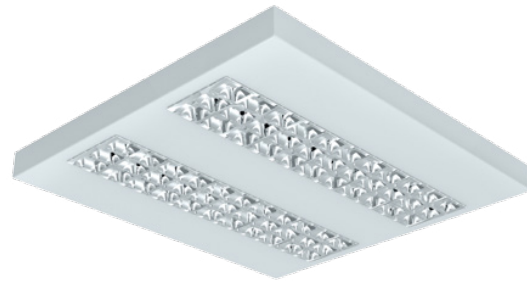

ISILI 330

Net lumen output	CCT	Power	Dimensions	Weight	Purchase code
(lm)	(K)	(W)	(mm)	(kg)	
3140	3000	30	drawing #1	3.50	ISILI.595.30.3140.3K.20
3300	4000	30	drawing #1	3.50	ISILI.595.30.3300.4K.20
3600	3000	36	drawing #1	3.50	ISILI.595.36.3600.3K.20
4000	4000	36	drawing #1	3.50	ISILI.595.36.4000.4K.20
3140	3000	30	drawing #2	2.50	ISILI.1195.30.3140.3K.20
3300	4000	30	drawing #2	2.50	ISILI.1195.30.3300.4K.20
3600	3000	36	drawing #2	2.50	ISILI.1195.36.3600.3K.20
4000	4000	36	drawing #2	2.50	ISILI.1195.36.4000.4K.20
1570	3000	15	W:318, L:330, H:30	2.50	ISILI.330.15.1570.3K.20
1650	4000	15	W:318, L:330, H:30	2.50	ISILI.330.15.1650.4K.20
1900	3000	19	W:318, L:330, H:30	2.50	ISILI.330.19.1900.3K.20
2000	4000	19	W:318, L:330, H:30	2.50	ISILI.330.19.2000.4K.20
1	Surface mounting plate for 595				ISILI.ACS.SUR.PLATE
2	Kit of 4 suspension 1,5m				ISILI.ACS.KIT.SUS.1500