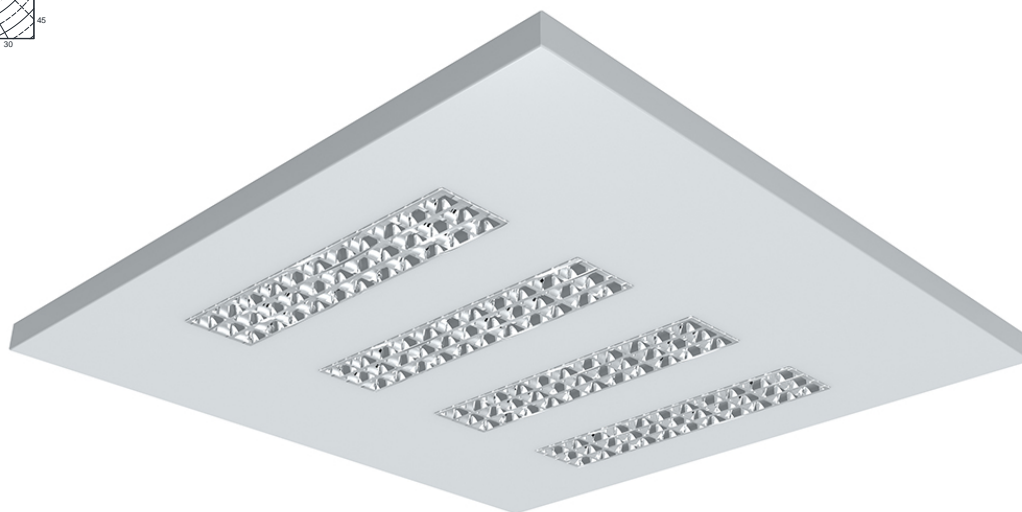

ISILI

RECESSED / SURFACE / SUSPENDED
SQUARE VERSION
(UGR<16)

LED			IP20				5 years warranty	50,000 hrs L80/B10 Ta=25°C	220-240V 50-60Hz		CE
-----	--	--	------	--	--	--	------------------	----------------------------------	---------------------	--	----

on request

ISILI	595	1195	330
	Recessed, Surface*, Suspended	Recessed, Surface*, Suspended	Surface, Suspended
	UGR<16	UGR<19	UGR<19
LIGHT OUTPUT	up to 4000 lm	up to 4000 lm	up to 2000 lm
EFFICIENCY	up to 111 lm/W	up to 111 lm/W	up to 110 lm/W
WIRING	ECG, on request: DALI, 1-10V On request: Emergency kit (1h, 3h)	ECG, on request: DALI, 1-10V On request: Emergency kit (1h, 3h)	ECG, on request: DALI, 1-10V On request: Emergency kit (1h, 3h)
CCT	3000 - 4000K	3000 - 4000K	3000 - 4000K
CRI	≥ 80 Ra	≥ 80 Ra	≥ 80 Ra
MATERIALS			
> Housing	Sheet steel	Sheet steel	Sheet steel
> Louver	Metallized PMMA + Transparent Polycarbonate	Metallized PMMA + Transparent Polycarbonat	Metallized PMMA + Transparent Polycarbonate
LIGHT DISTRIBUTION	Direct	Direct	Direct
SURFACE FINISH	White color (RAL9003); other colors on request		
ACCESSORIES	*Surface mounting plate for Glies Square Single Suspenders	*Surface mounting plate for Glies Line Double Suspenders	Single Suspenders