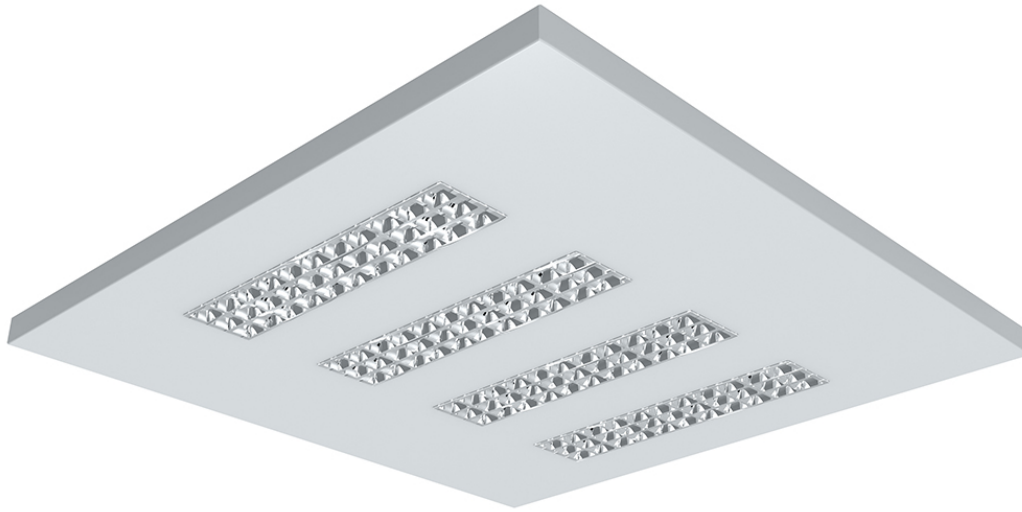

ISILI

RECESSED / SURFACE / SUSPENDED
SQUARE VERSION
(UGR<16)

LED			IP20				5 years warranty	50,000 hrs L80/B10 Ta=25°C	220-240V 50-60Hz		CE
-----	--	--	------	--	--	--	------------------	----------------------------------	---------------------	--	----

on request

ISILI	595	1195	330
	Recessed, Surface*, Suspended	Recessed, Surface*, Suspended	Surface, Suspended
	UGR<16	UGR<19	UGR<19
LIGHT OUTPUT	up to 4000 lm	up to 4000 lm	up to 2000 lm
EFFICIENCY	up to 111 lm/W	up to 111 lm/W	up to 110 lm/W
WIRING	ECG, on request: DALI, 1-10V On request: Emergency kit (1h, 3h)	ECG, on request: DALI, 1-10V On request: Emergency kit (1h, 3h)	ECG, on request: DALI, 1-10V On request: Emergency kit (1h, 3h)
CCT	3000 - 4000K	3000 - 4000K	3000 - 4000K
CRI	≥ 80 Ra	≥ 80 Ra	≥ 80 Ra
MATERIALS			
> Housing	Sheet steel	Sheet steel	Sheet steel
> Louver	Metallized PMMA + Transparent Polycarbonate	Metallized PMMA + Transparent Polycarbonat	Metallized PMMA + Transparent Polycarbonate
LIGHT DISTRIBUTION	Direct	Direct	Direct
SURFACE FINISH	White color (RAL9003); other colors on request		
ACCESSORIES	*Surface mounting plate for Glies Square Single Suspenders	*Surface mounting plate for Glies Line Double Suspenders	Single Suspenders