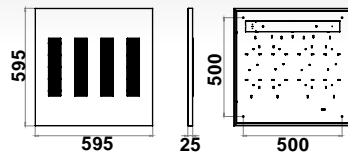

on request

ISILI	595	1195	330
	Recessed, Surface*, Suspended	Recessed, Surface*, Suspended	Surface, Suspended
	UGR<16	UGR<19	UGR<19
LIGHT OUTPUT	up to 4000 lm	up to 4000 lm	up to 2000 lm
EFFICIENCY	up to 111 lm/W	up to 111 lm/W	up to 110 lm/W
WIRING	ECG, on request: DALI, 1-10V On request: Emergency kit (1h, 3h)	ECG, on request: DALI, 1-10V On request: Emergency kit (1h, 3h)	ECG, on request: DALI, 1-10V On request: Emergency kit (1h, 3h)
CCT	3000 - 4000K	3000 - 4000K	3000 - 4000K
CRI	≥ 80 Ra	≥ 80 Ra	≥ 80 Ra
MATERIALS			
> Housing	Sheet steel	Sheet steel	Sheet steel
> Louver	Metallized PMMA + Transparent Polycarbonate	Metallized PMMA + Transparent Polycarbonat	Metallized PMMA + Transparent Polycarbonate
LIGHT DISTRIBUTION	Direct	Direct	Direct
SURFACE FINISH	White color (RAL9003); other colors on request		
ACCESSORIES	*Surface mounting plate for Glies Square Single Suspenders	*Surface mounting plate for Glies Line Double Suspenders	Single Suspenders

ISILI 595

ISILI 1195

ISILI 330

drawing #1

drawing #2

Net lumen output	CCT	Power	Dimensions	Weight	Purchase code
(lm)	(K)	(W)	(mm)	(kg)	
3140	3000	30	drawing #1	3.50	ISILI.595.30.3140.3K.20
3300	4000	30	drawing #1	3.50	ISILI.595.30.3300.4K.20
3600	3000	36	drawing #1	3.50	ISILI.595.36.3600.3K.20
4000	4000	36	drawing #1	3.50	ISILI.595.36.4000.4K.20
3140	3000	30	drawing #2	2.50	ISILI.1195.30.3140.3K.20
3300	4000	30	drawing #2	2.50	ISILI.1195.30.3300.4K.20
3600	3000	36	drawing #2	2.50	ISILI.1195.36.3600.3K.20
4000	4000	36	drawing #2	2.50	ISILI.1195.36.4000.4K.20
1570	3000	15	W:318, L:330, H:30	2.50	ISILI.330.15.1570.3K.20
1650	4000	15	W:318, L:330, H:30	2.50	ISILI.330.15.1650.4K.20
1900	3000	19	W:318, L:330, H:30	2.50	ISILI.330.19.1900.3K.20
2000	4000	19	W:318, L:330, H:30	2.50	ISILI.330.19.2000.4K.20
1	Surface mounting plate for 595				ISILI.ACS.SUR.PLATE
2	Kit of 4 suspension 1,5m				ISILI.ACS.KIT.SUS.1500