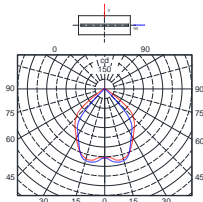

ISILI

RECESSED / SURFACE / SUSPENDED
SQUARE VERSION
(UGR<16)

LED			IP20				5 years warranty	50,000 hrs L80/B10 Ta=25°C	220-240V 50-60Hz		CE

on request

ISILI	595	1195	330
	Recessed, Surface*, Suspended	Recessed, Surface*, Suspended	Surface, Suspended
	UGR<16	UGR<19	UGR<19
LIGHT OUTPUT	up to 4000 lm	up to 4000 lm	up to 2000 lm
EFFICIENCY	up to 111 lm/W	up to 111 lm/W	up to 110 lm/W
WIRING	ECG, on request: DALI, 1-10V On request: Emergency kit (1h, 3h)	ECG, on request: DALI, 1-10V On request: Emergency kit (1h, 3h)	ECG, on request: DALI, 1-10V On request: Emergency kit (1h, 3h)
CCT	3000 - 4000K	3000 - 4000K	3000 - 4000K
CRI	≥ 80 Ra	≥ 80 Ra	≥ 80 Ra
MATERIALS			
> Housing	Sheet steel	Sheet steel	Sheet steel
> Louver	Metallized PMMA + Transparent Polycarbonate	Metallized PMMA + Transparent Polycarbonat	Metallized PMMA + Transparent Polycarbonate
LIGHT DISTRIBUTION	Direct	Direct	Direct
SURFACE FINISH	White color (RAL9003); other colors on request		
ACCESSORIES	*Surface mounting plate for Glies Square Single Suspenders	*Surface mounting plate for Glies Line Double Suspenders	Single Suspenders